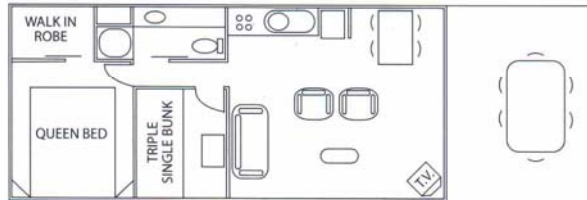

CEDAR CABINS

Nestled under a shady canopy of English elms, these delightful cabins will impress.

CEDAR LODGE (1)

Spacious Fully Self Contained Family Cabin located in a secluded area of the Park.

(2 Night Minimum Booking.)

- 5 Berth
- Spacious Floor Plan
- 2 Generous Bedrooms
- 1 x Queen Bed & 1 x Triple Single Bunk
- Ensuite
- Stove Top, Oven & Microwave
- Reverse Cycle Air Conditioner
- 340L Fridge
- All Kitchen Equipment
- Colour TV
- Video
- Full Bedding Supplied
- Balcony with Table and Chairs

CEDAR QUEEN CABIN (6)

Fully Self Contained Family/Couple Cabin with Queen Bed.

(2 Night Minimum Booking.)

- 5 Berth
- 2 Bedroom
- 1 x Queen Bed & 1 x Triple Single Bunk
- Ensuite
- Stove Top, Oven & Microwave
- Reverse Cycle Air Conditioner
- Bar Fridge
- All Kitchen Equipment
- Colour TV
- Video
- Full Bedding Supplied

CEDAR DOUBLE CABIN (3)

Fully Self Contained Family/Couple Cabin with Queen Bed.

(2 Night Minimum Booking.)

- 5 Berth
- 2 Bedroom
- 1 x Double Bed & 1 x Triple Single Bunk
- Ensuite
- Hot Plate, Grill/Oven & Microwave
- Reverse Cycle Air Conditioner
- 300L Fridge
- All Kitchen Equipment
- Colour TV
- Video
- Full Bedding Supplied