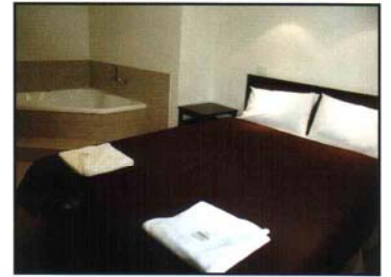

RIVER CABINS

Positioned above the meandering Morses Creek, the River Cabins offer beautiful views of the creek in the natural setting of a 25 acre park.

RIVER SPA CABIN (2)

Luxurious modern fully self contained cabin for that relaxing adult getaway.

(2 Night Minimum Booking.)

- 5 Berth
- 2 Generous Bedrooms
- 2 x Queen Beds & 1 x Single Bed
- Full Ensuite
- Stove Top & Convection/Microwave Oven
- 340L Fridge/Freezer
- All Kitchen Equipment
- Generous Corner Spa
- Indoor Gas Fireplace
- DVD/HIFI Surround Sound
- 1 x 68cm & 1 x 51cm Colour TVs
- Full Linen Supplied on Beds
- Balcony with Table and Chairs
- Iron & Ironing Board
- Hairdryer
- Reverse Cycle Air Conditioner/Heating
- Outdoor Fire Pit
- Vacuum
- Immediate Riverfront Location

FAMILY RIVER CABIN (4)

Spacious fully self contained family cabin close to playground. (2 Night Minimum Booking.)

- 6 Berth
- 2 Generous Bedrooms
- 1 x Queen Bed, 1 x Double Bed & 1 x Single-bed Bunk
- Full Ensuite
- Stove Top, Oven & Microwave
- 340L Fridge
- All Kitchen Equipment
- Colour TV
- Video Player
- Full Bedding Supplied
- Balcony with Table and Chairs
- Reverse Cycle Air Conditioner
- Outdoor Fire Pit
- Immediate Riverfront Location