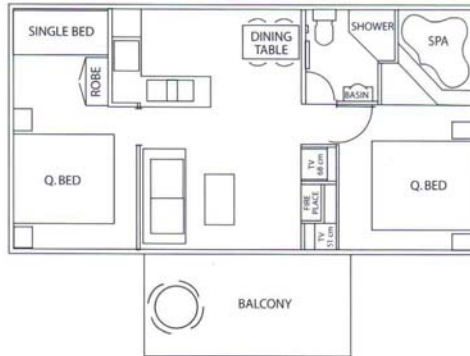

RIVER CABINS

Positioned above the meandering Morses Creek, the River Cabins offer beautiful views of the creek in the natural setting of a 25 acre park.

RIVER SPA CABIN (2)

Luxurious modern fully self contained cabin for that relaxing adult getaway.

(2 Night Minimum Booking.)

- 5 Berth
- 2 Generous Bedrooms
- 2 x Queen Beds & 1 x Single Bed
- Full Ensuite
- Stove Top & Convection/Microwave Oven
- 340L Fridge/Freezer
- All Kitchen Equipment
- Generous Corner Spa
- Indoor Gas Fireplace
- DVD/HIFI Surround Sound
- 1 x 68cm & 1 x 51cm Colour TVs
- Full Linen Supplied on Beds
- Balcony with Table and Chairs
- Iron & Ironing Board
- Hairdryer
- Reverse Cycle Air Conditioner/Heating
- Outdoor Fire Pit
- Vacuum
- Immediate Riverfront Location

FAMILY RIVER CABIN (4)

Spacious fully self contained family cabin close to playground. (2 Night Minimum Booking.)

- 6 Berth
- 2 Generous Bedrooms
- 1 x Queen Bed, 1 x Double Bed & 1 x Single-bed Bunk
- Full Ensuite
- Stove Top, Oven & Microwave
- 340L Fridge
- All Kitchen Equipment
- Colour TV
- Video Player
- Full Bedding Supplied
- Balcony with Table and Chairs
- Reverse Cycle Air Conditioner
- Outdoor Fire Pit
- Immediate Riverfront Location